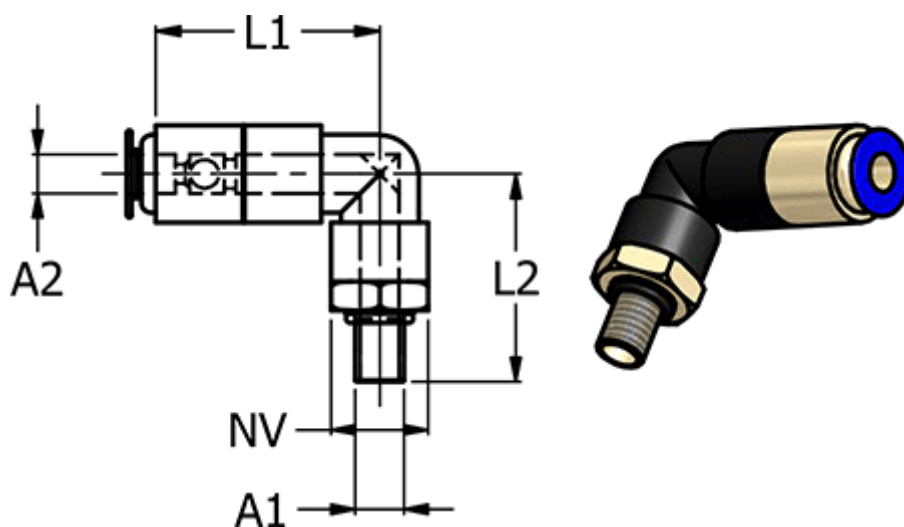

Article number: 586197148

Description: Elbow 197.148, vinkel Ø8-G 1/4" with
Stop valve, nickel plated brass

Measures

Ext. hose diameter A2	= 8
L1	= 33.0
L2	= 29.5
NV	= 17
Thread A1	= G 1/4"